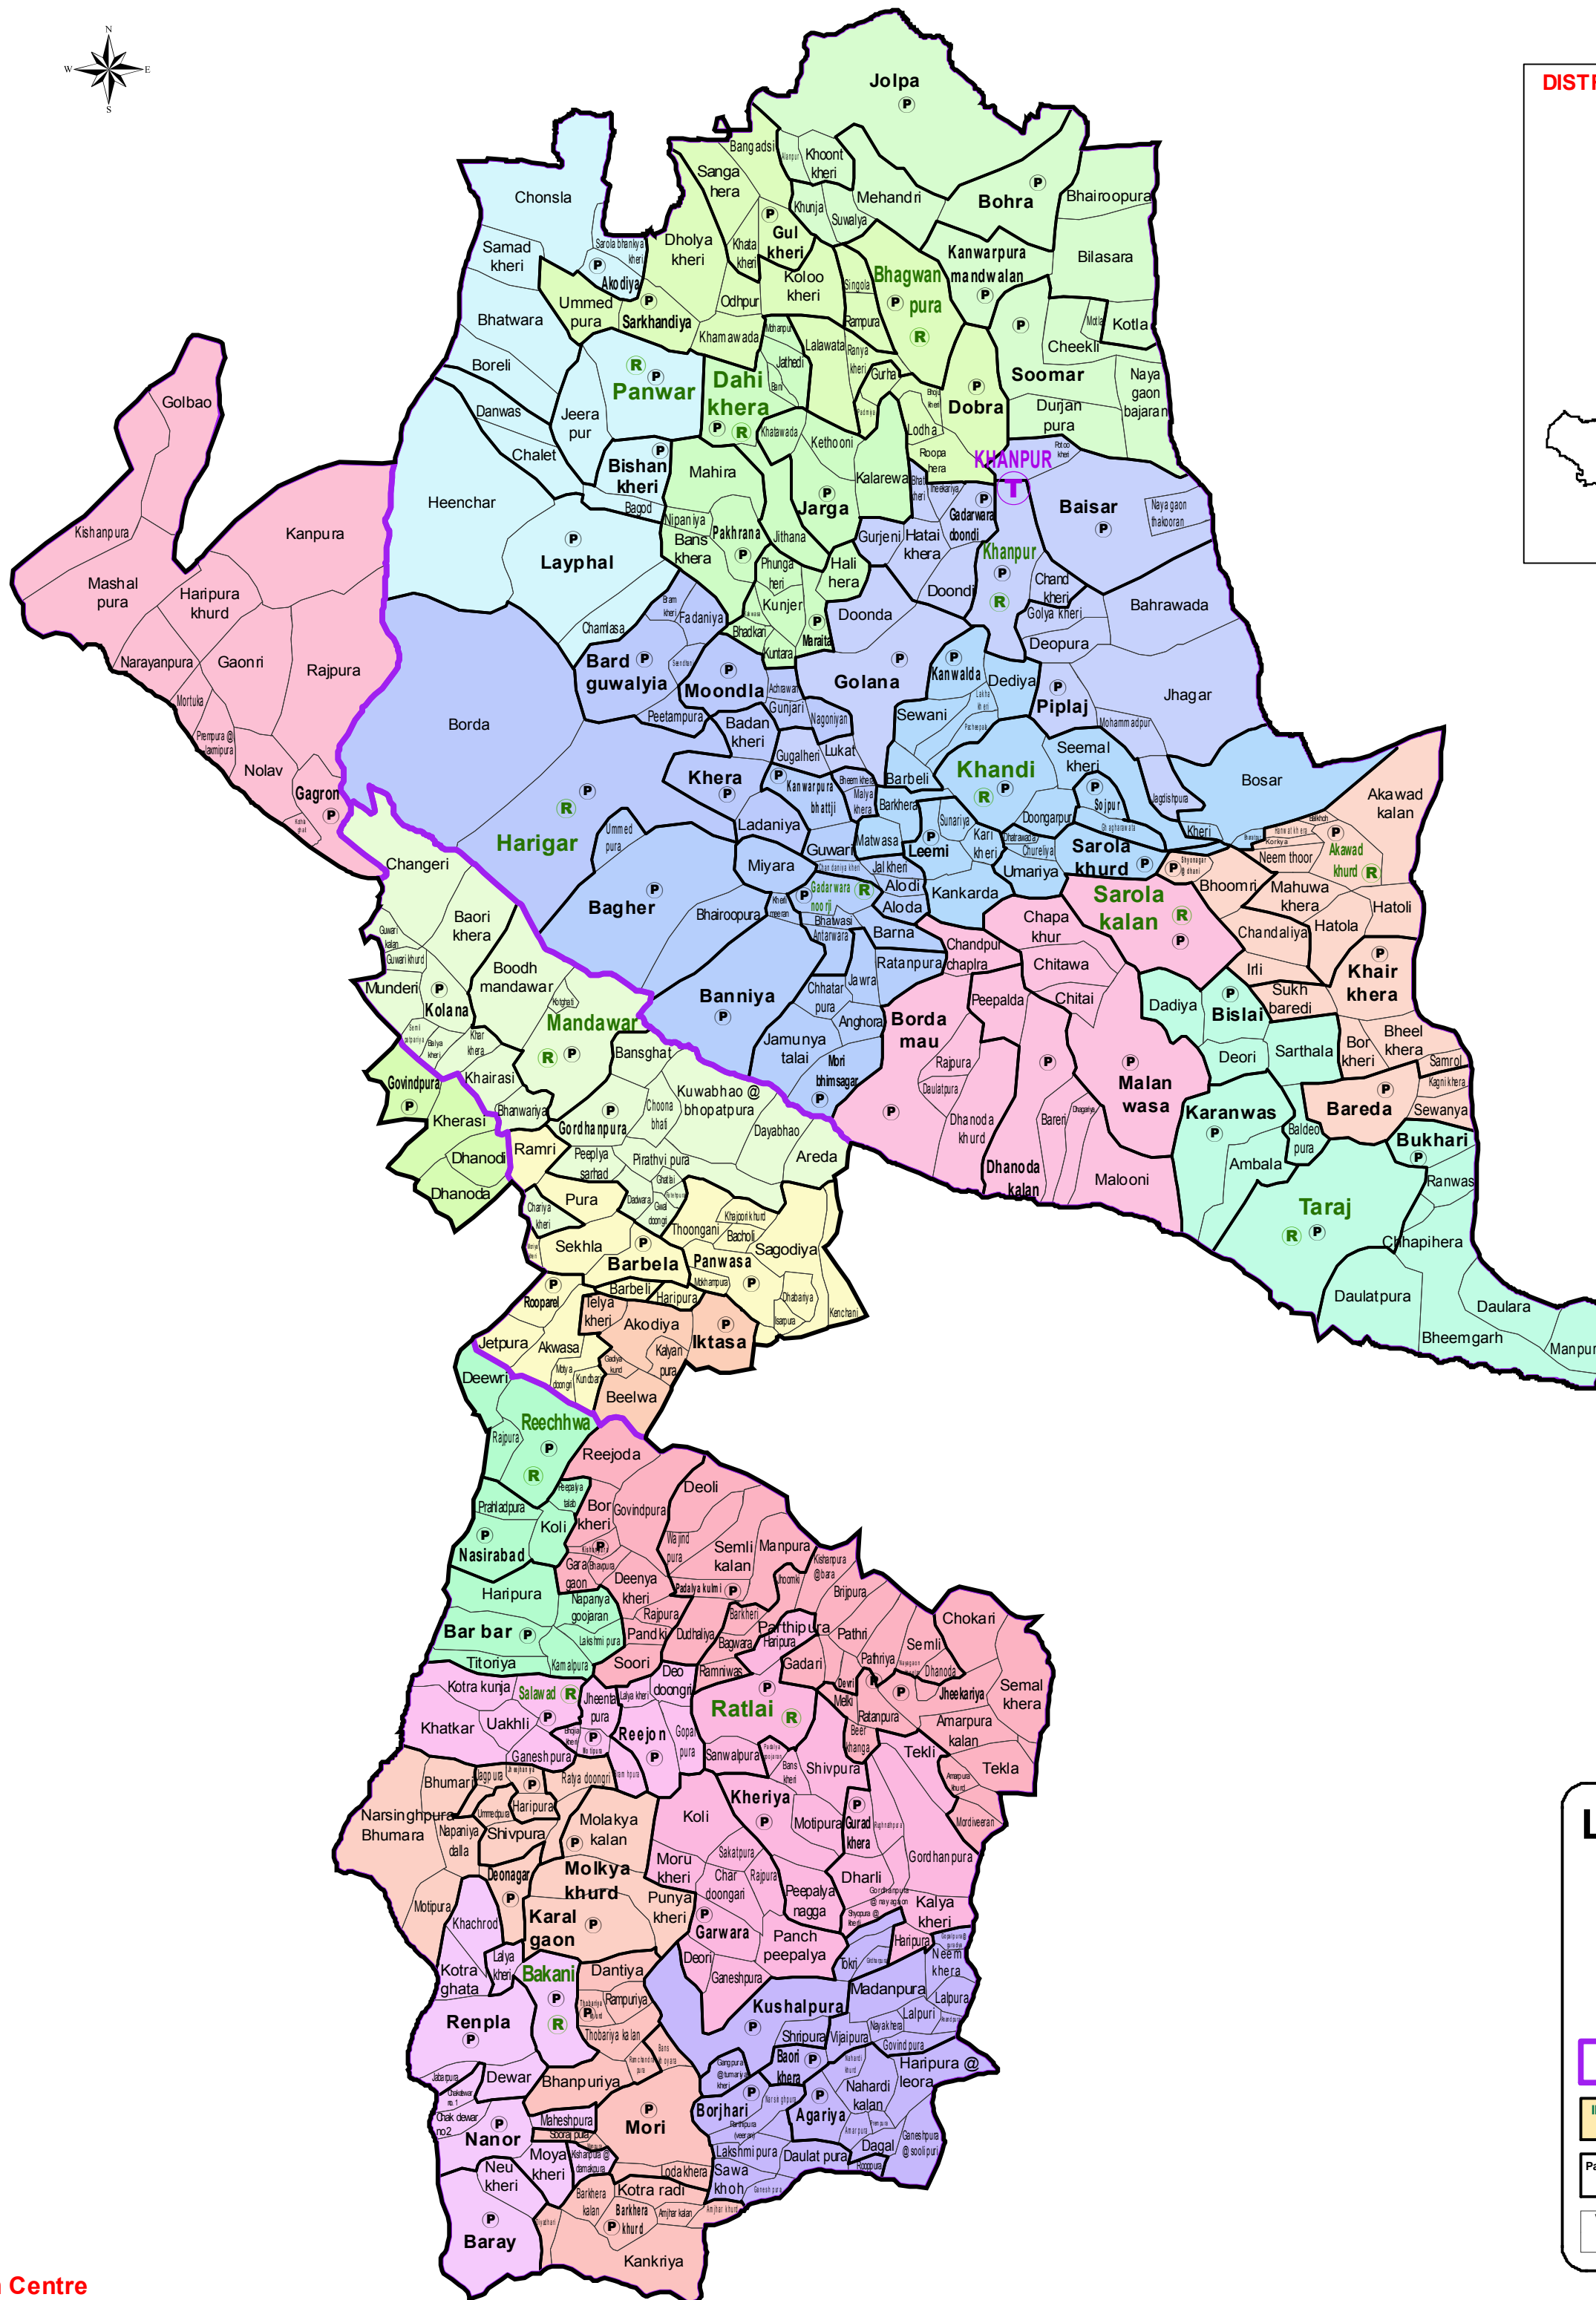

ASSEMBLY CONSTITUENCY - KHANPUR-199

DISTRICT - JHALAWAR

Legend

- Tehsil Headquarter
- ILR Headquarter
- Patwar Circle Headquarter
- Tehsil Boundary
- ILR Circle Boundary
- Patwar Circle Boundary
- Village Boundary