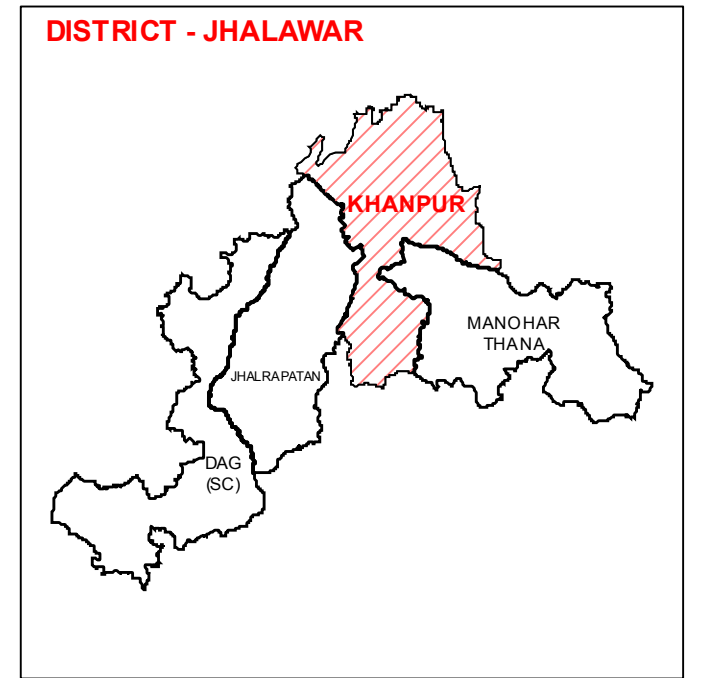

ASSEMBLY CONSTITUENCY - KHANPUR-199

DISTRICT - JHALAWAR

Legend

- Tehsil Headquarter
- ILR Headquarter
- Patwar Circle Headquarter
- Tehsil Boundary
- ILR Circle Boundary
- Patwar Circle Boundary
- Village Boundary